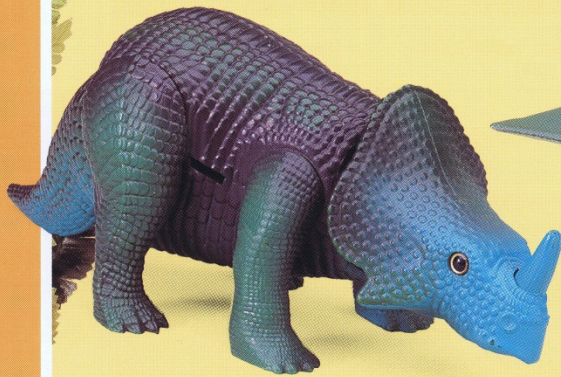

TYCO

toys

Tyco Toys  
Spring 1992

Fully authorized by the Smithsonian Institution and the National Museum of Natural History.

**Smithsonian Dinosaur Assortment I**

No. 9128 **New**

Smithsonian Assortment is packed 12 to a master carton. Assortment consists of 4 each *Protoceratops* and *Deinonychus*, *Pteranodon* and *Monoclonius*; and *Styracosaurus* and *Dimetrodon*.

**Standard Pack: 12 • Carton Weight: 10 lbs.  
 Cube: 2.5 • Package Size: 8 3/4" x 3" x 13"**

**Styracosaurus and Dimetrodon**  
 Six-spiked *Styracosaurus* with moveable head, legs and tail. Sail-backed *Dimetrodon*, a mammal-like reptile with large, fierce teeth and snapping-action jaw.

favorites. They are faithfully reproduced scale models authenticated in 1/24 size. Each prehistoric reptile is articulated so it can be posed in many realistic positions.

**Stegosaurus**

*Stegosaurus*, a plant-eating dinosaur with moveable legs. Special attention to detail includes remarkably realistic bony plates on the neck and back, and four bony spikes on the tail. And look into his life-like eyes! Can this creature be alive?

**Standard Pack: 12 • Carton Weight: 15 lbs. Cube: 4.5 • Package Size: 10¾" x 4½" x 13"**

**Tyrannosaurus**

No 9149

**New**

This Tyrant Reptile was the biggest flesh-eating land animal that ever lived! Hind legs and tiny forelimbs are moveable, as is the jaw. This model can be posed to simulate *Tyrannosaurus* as it stalked the earth in search of prey.